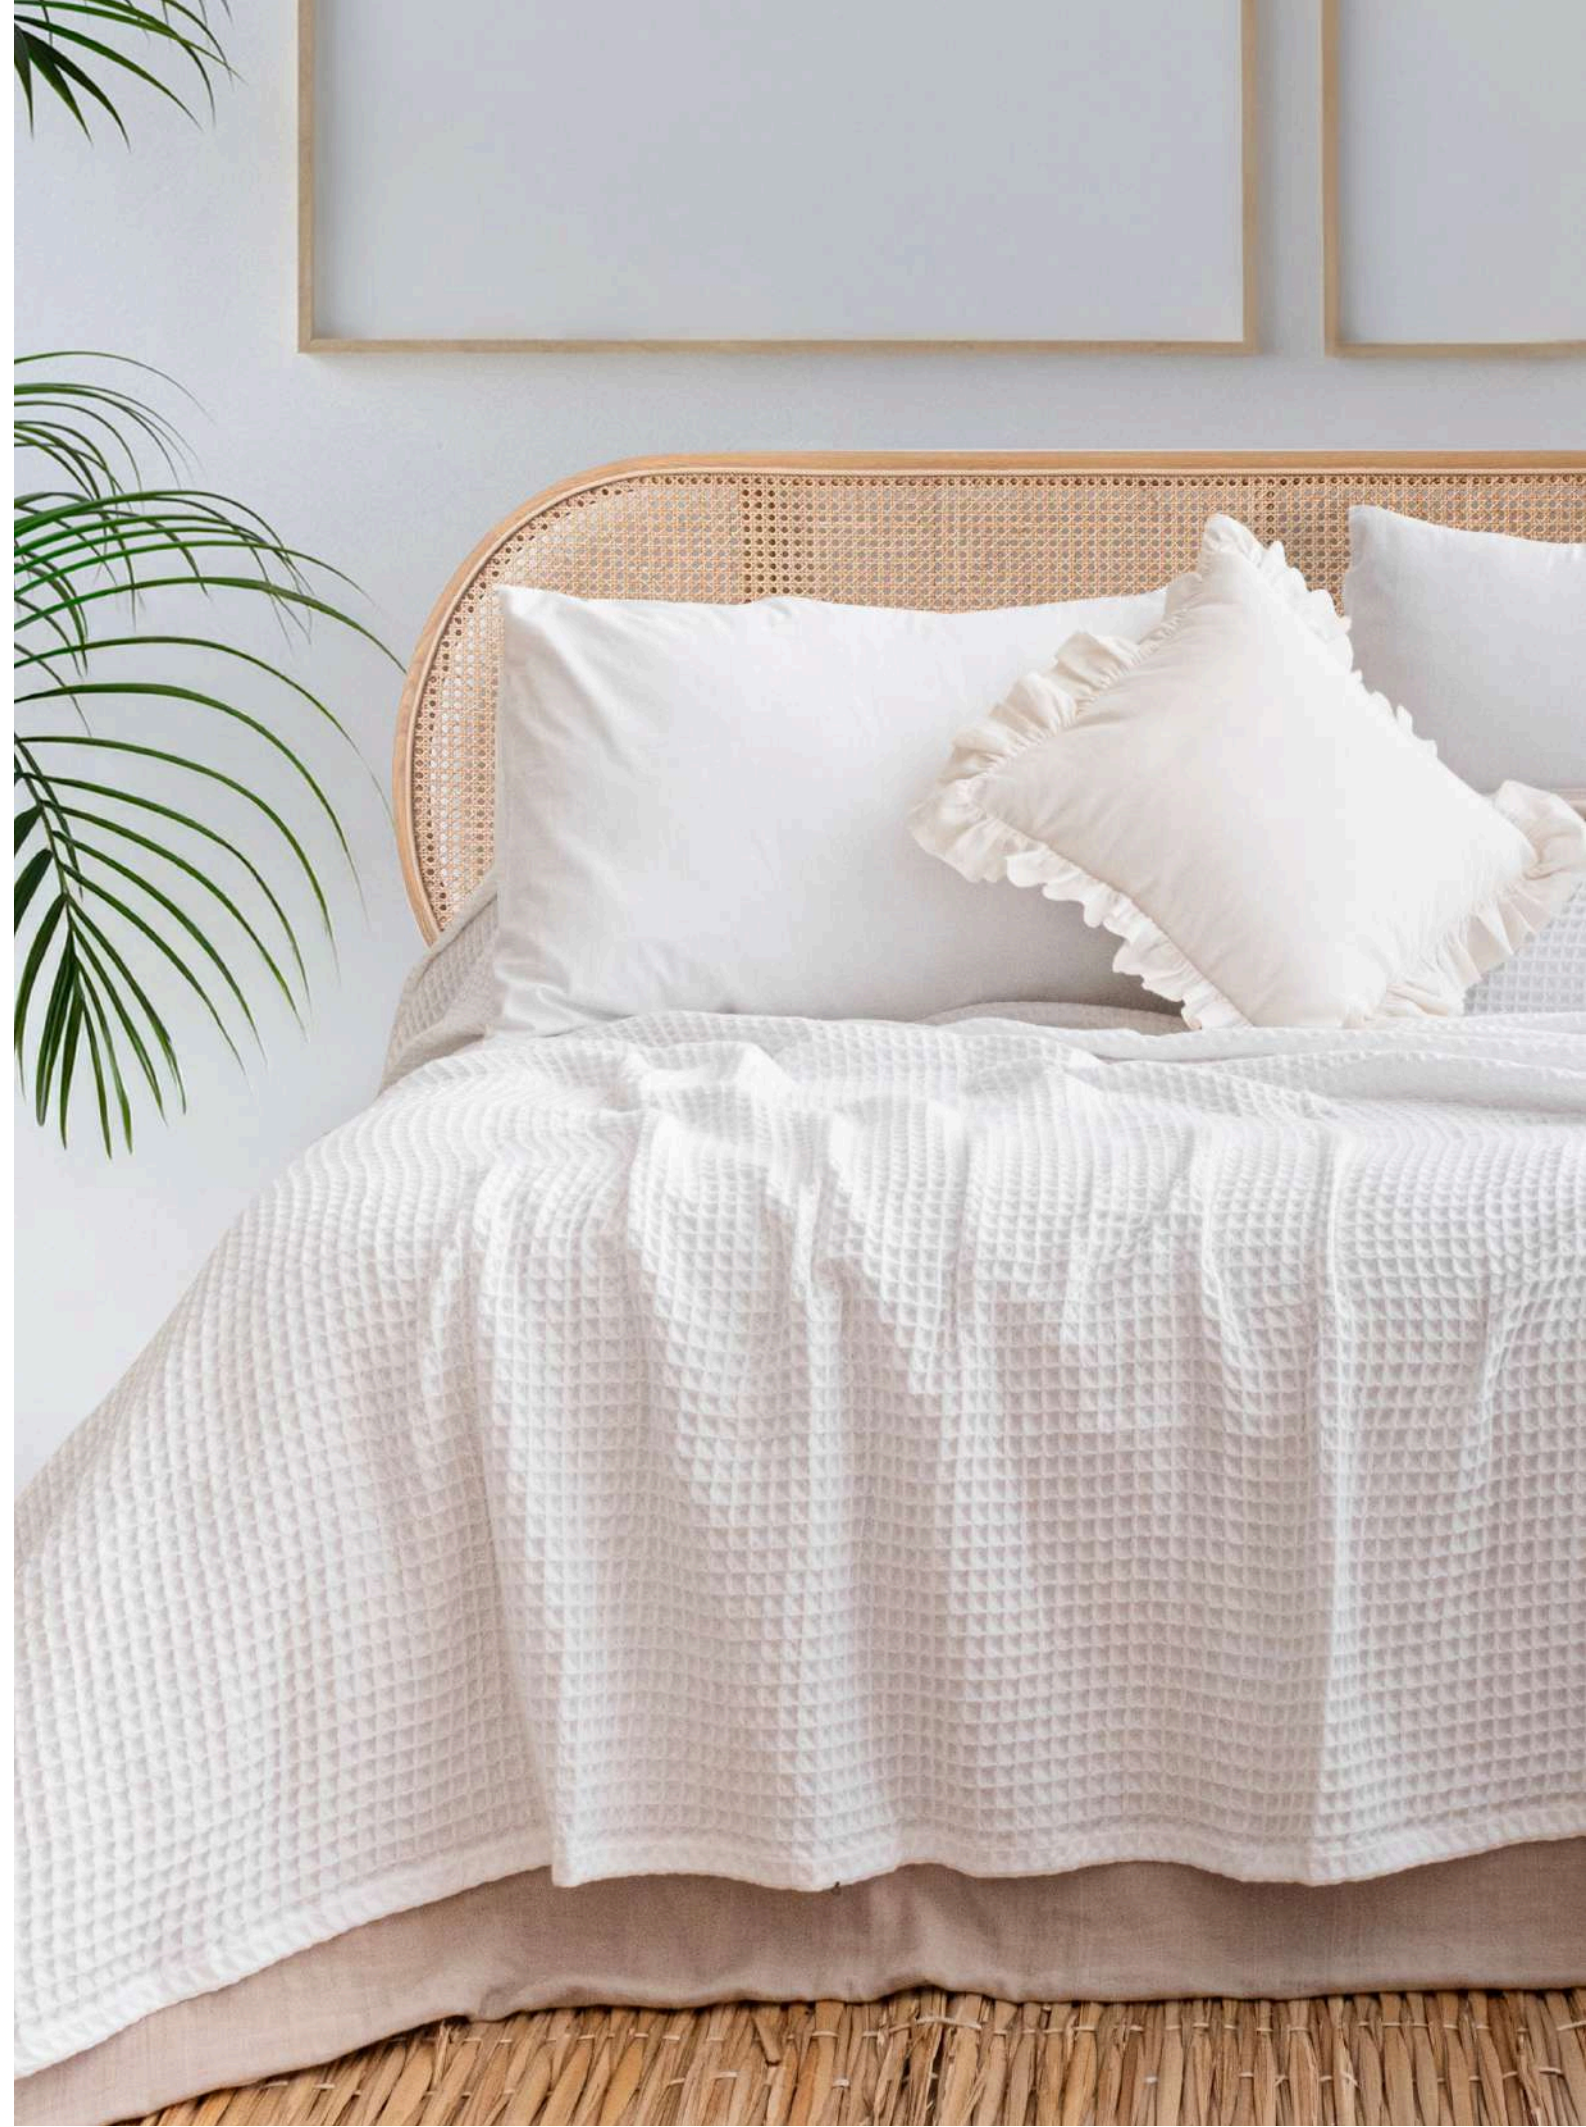

COLORS - MULTI WHITE

Blanket : 200x220 cm

The COLORS Multi White blanket adds elegance to your bedroom with its fresh and refined appearance. Thanks to its 100% lyocell fabric, it offers a breathable, lightweight and silky-soft touch. It provides coolness during summer and creates a comfortable sleeping experience.