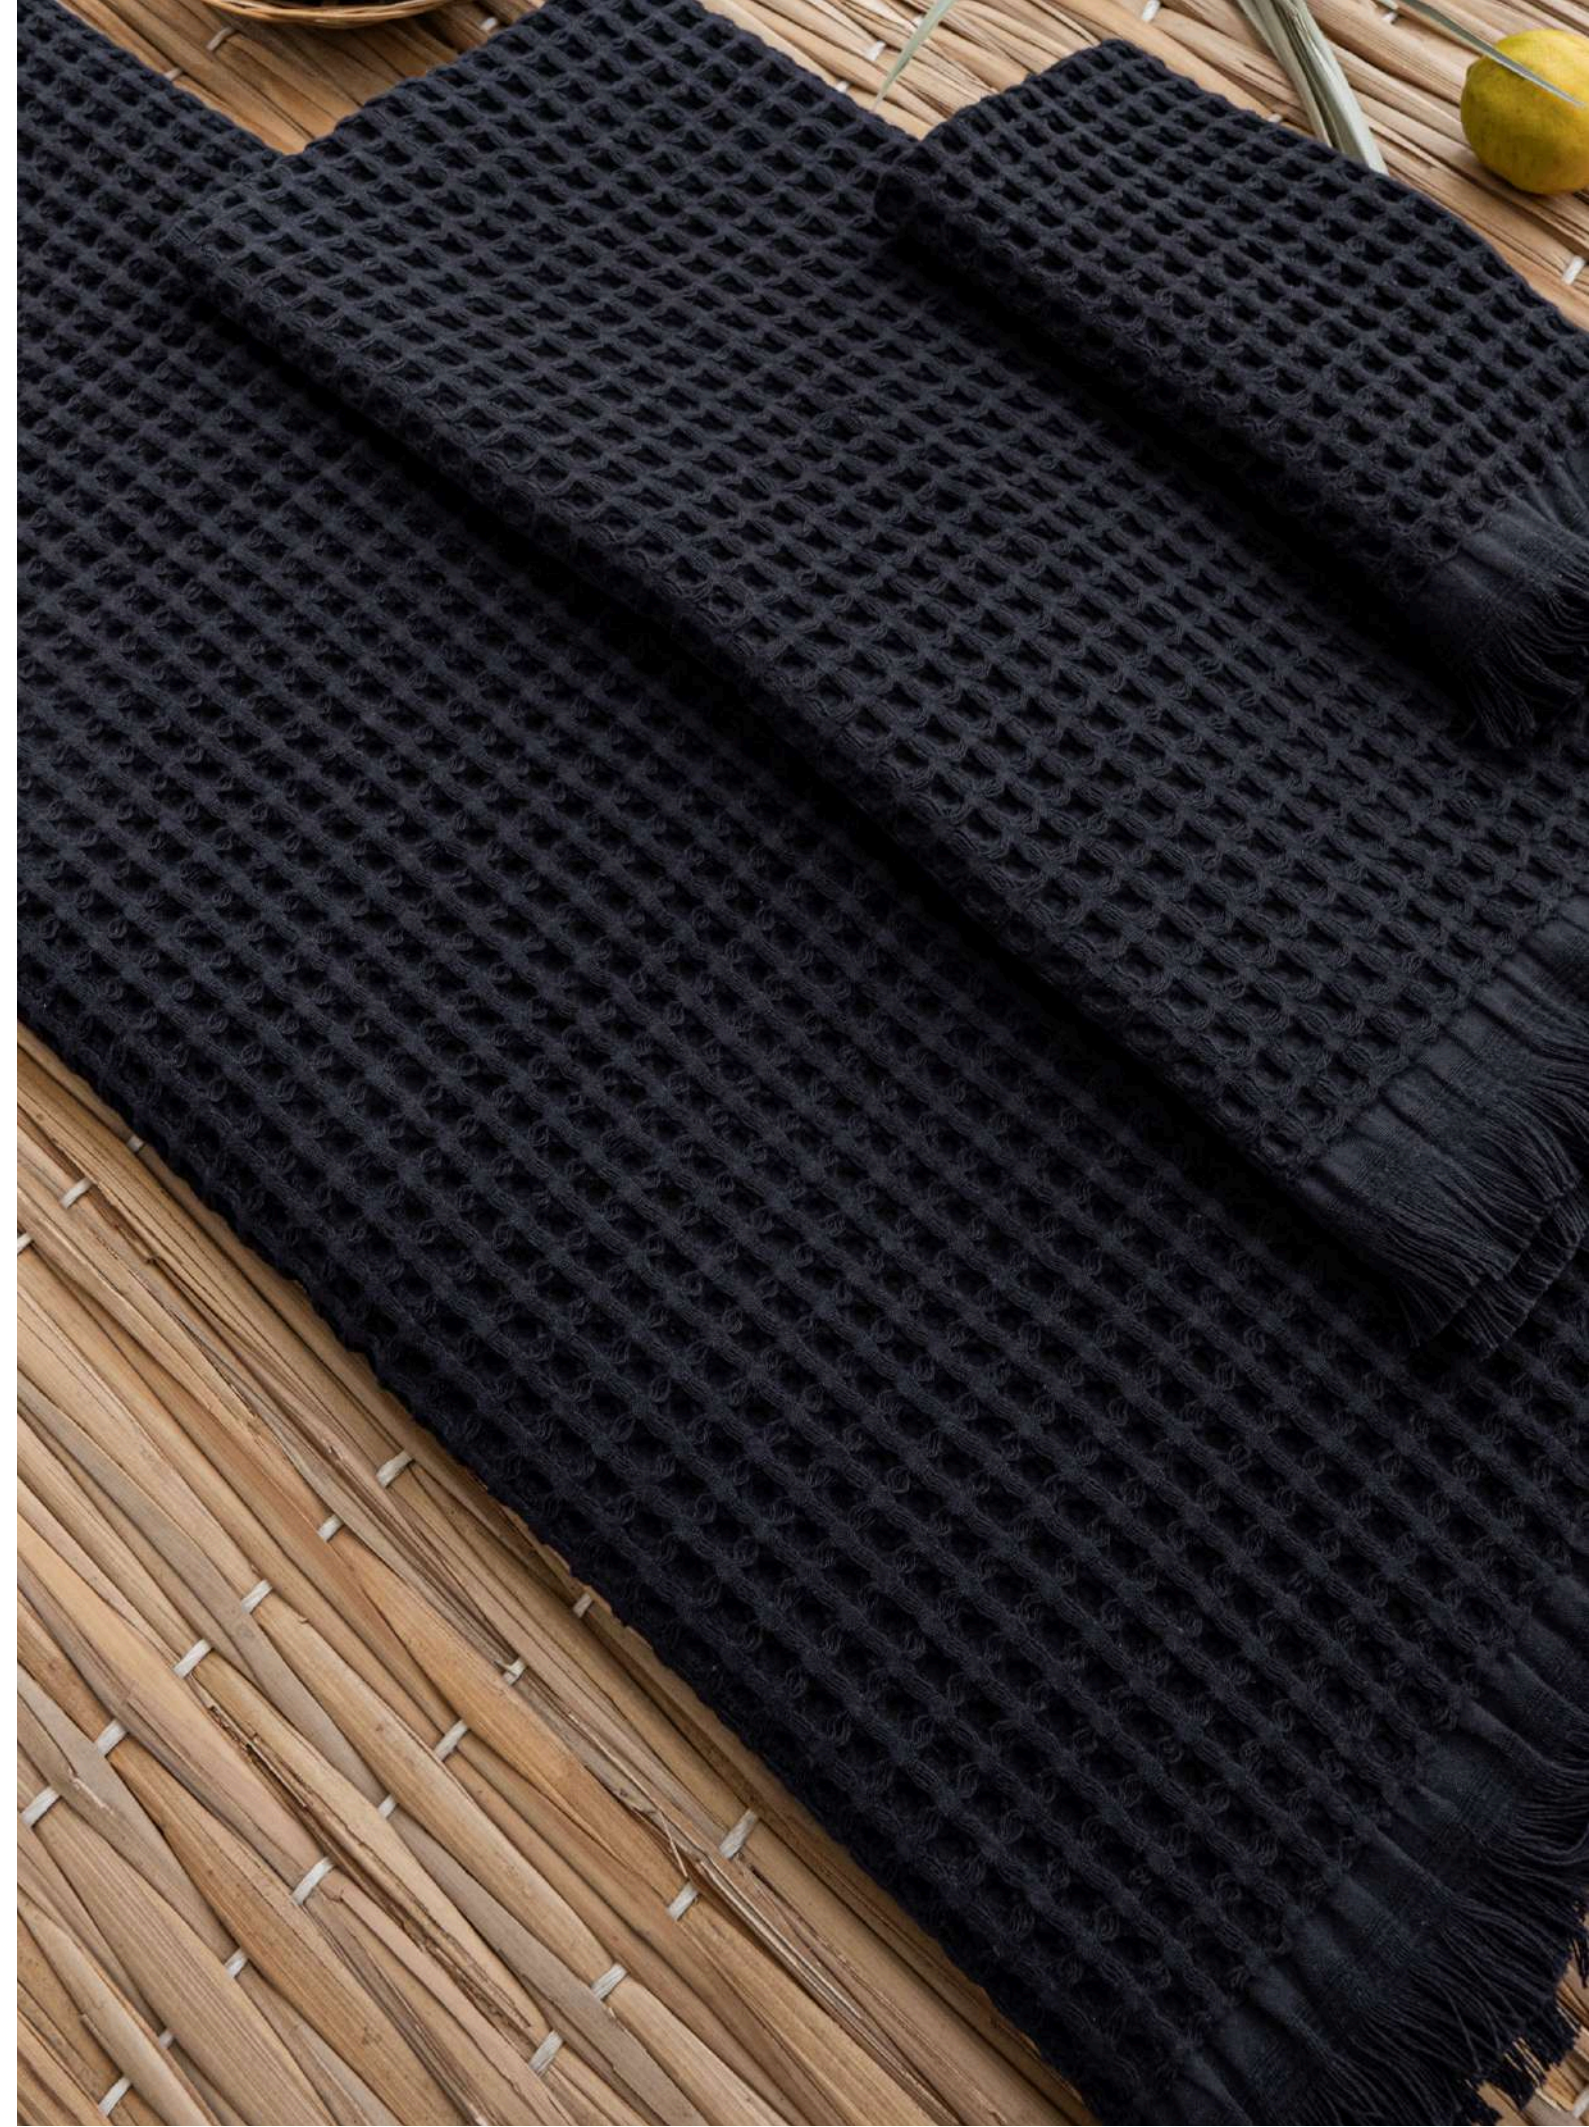

BRAIN - NAVY BLUE

Hand Towel : 30x50cm
Face Towel : 50x80cm
Bath Towel : 80x160cm

Adding a sophisticated atmosphere with its classic navy blue tone, the BRAIN towel set features a soft texture and high absorbency through its 100% cotton structure. Designed for long-lasting comfort and everyday elegance.

%100
Cotton