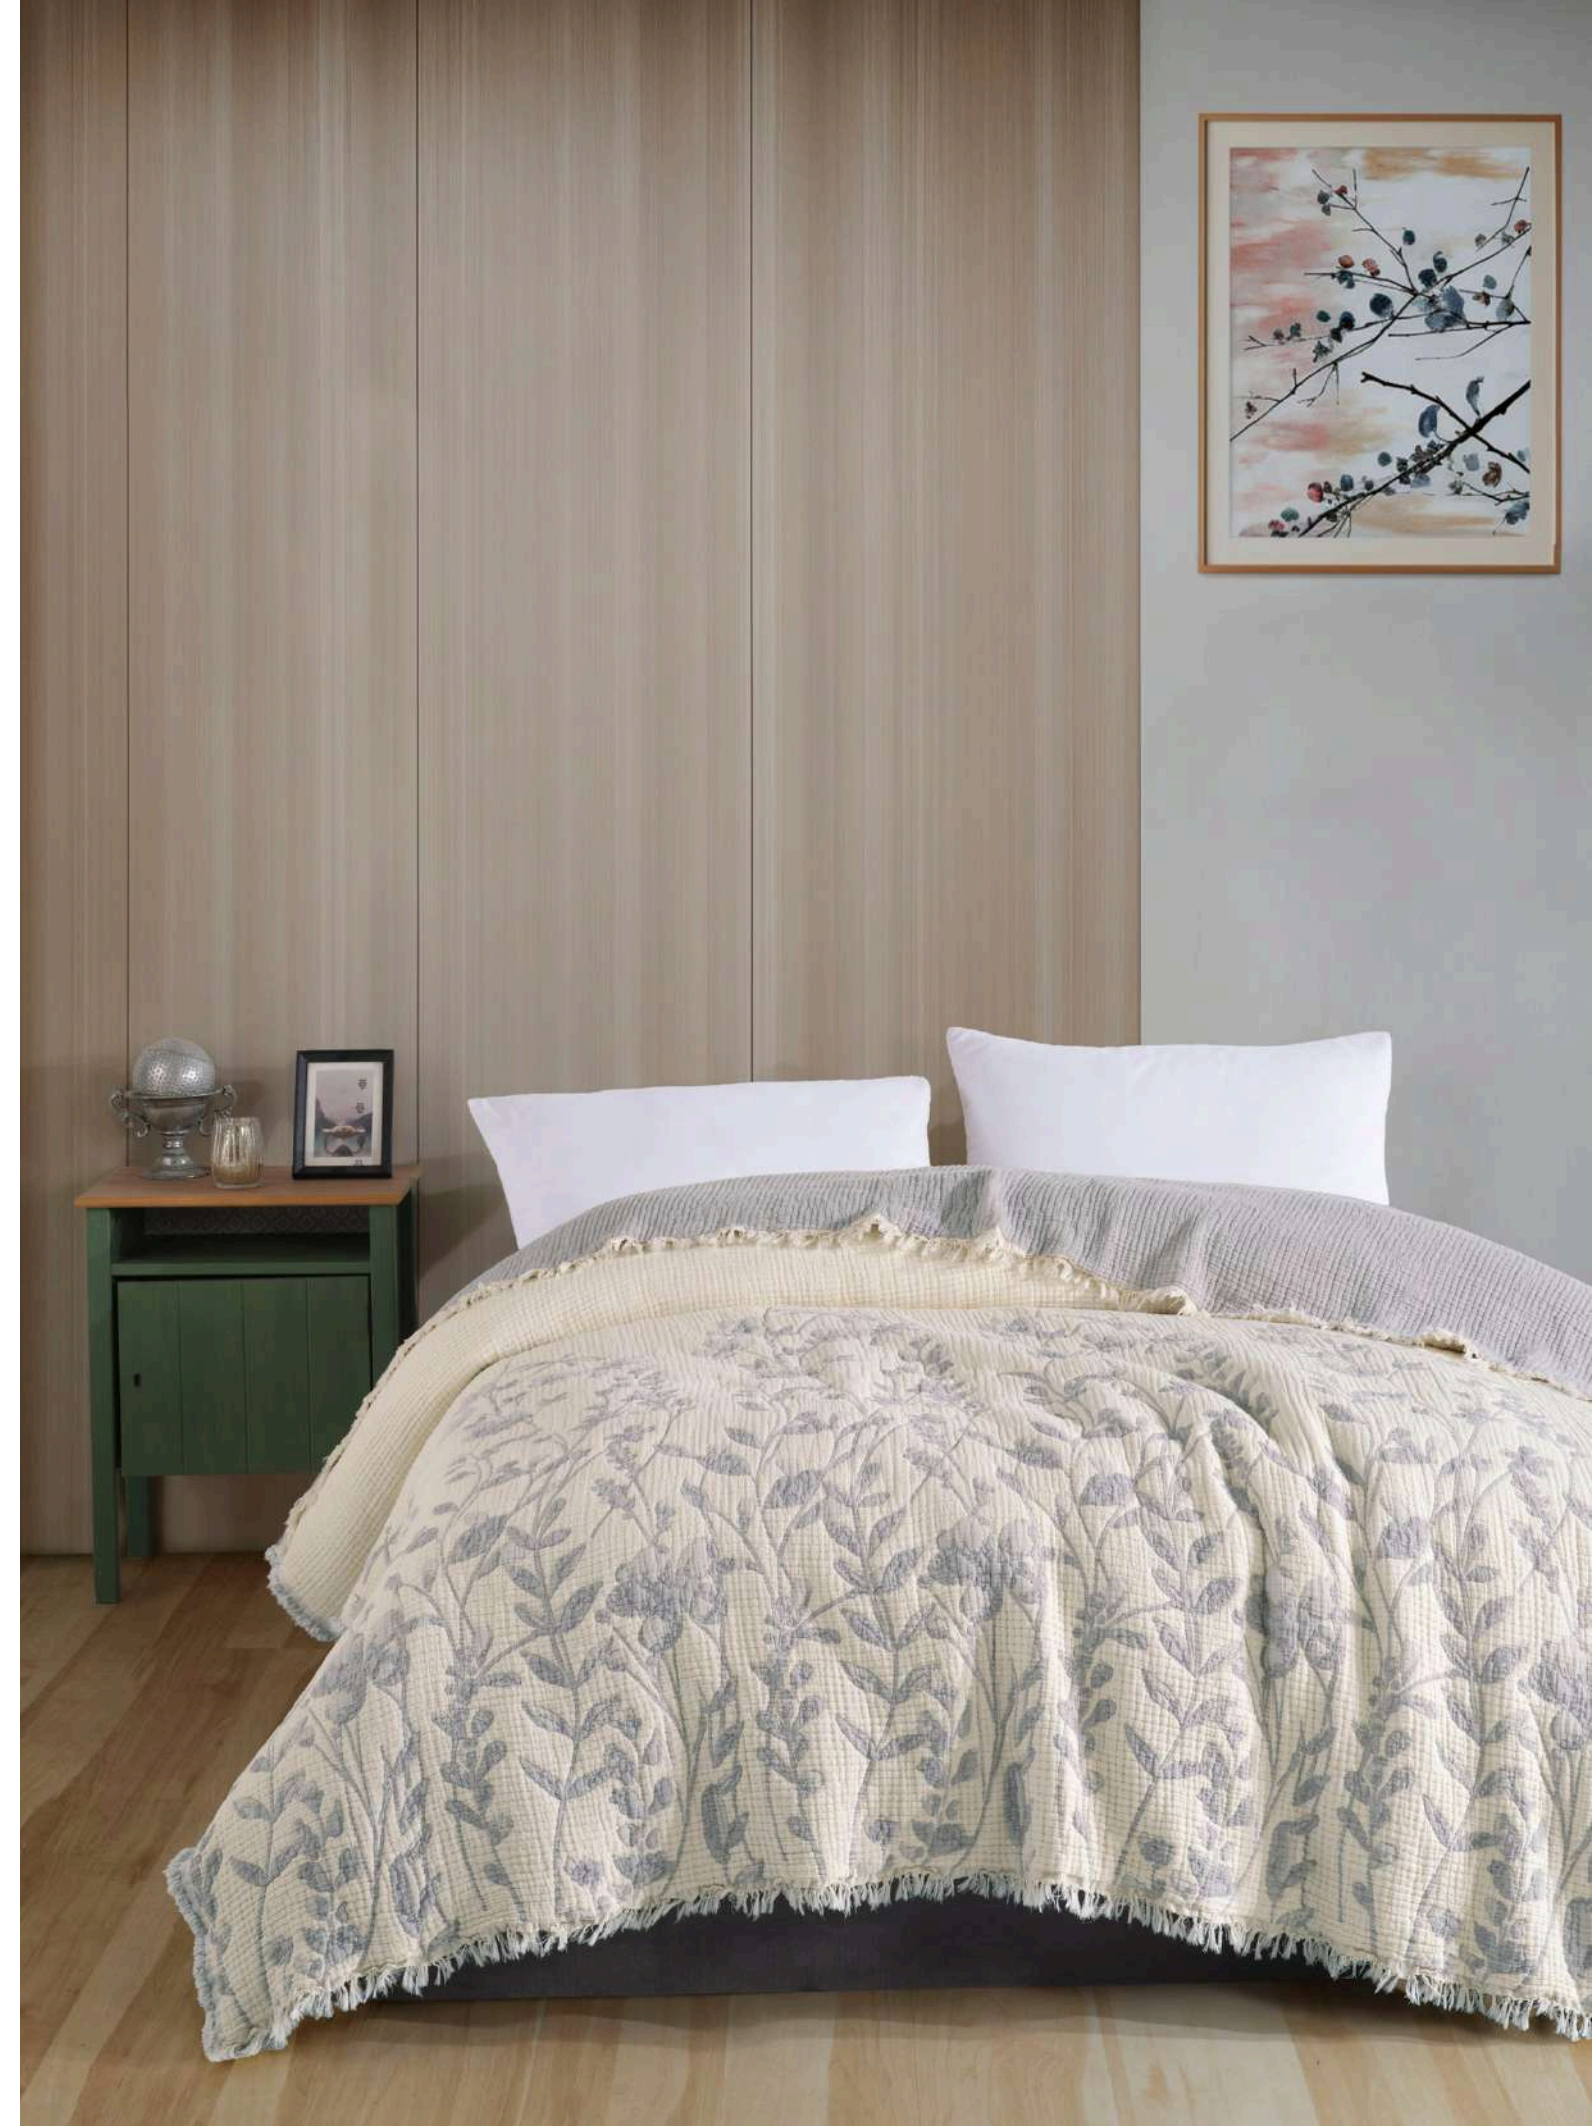

NORA - GREY

Bedsread : 230x250cm

With its clean and modern design, the NORA Grey bedsread creates a sophisticated atmosphere in your bedroom. The breathable cotton muslin texture and minimalist style provide comfort with timeless elegance.