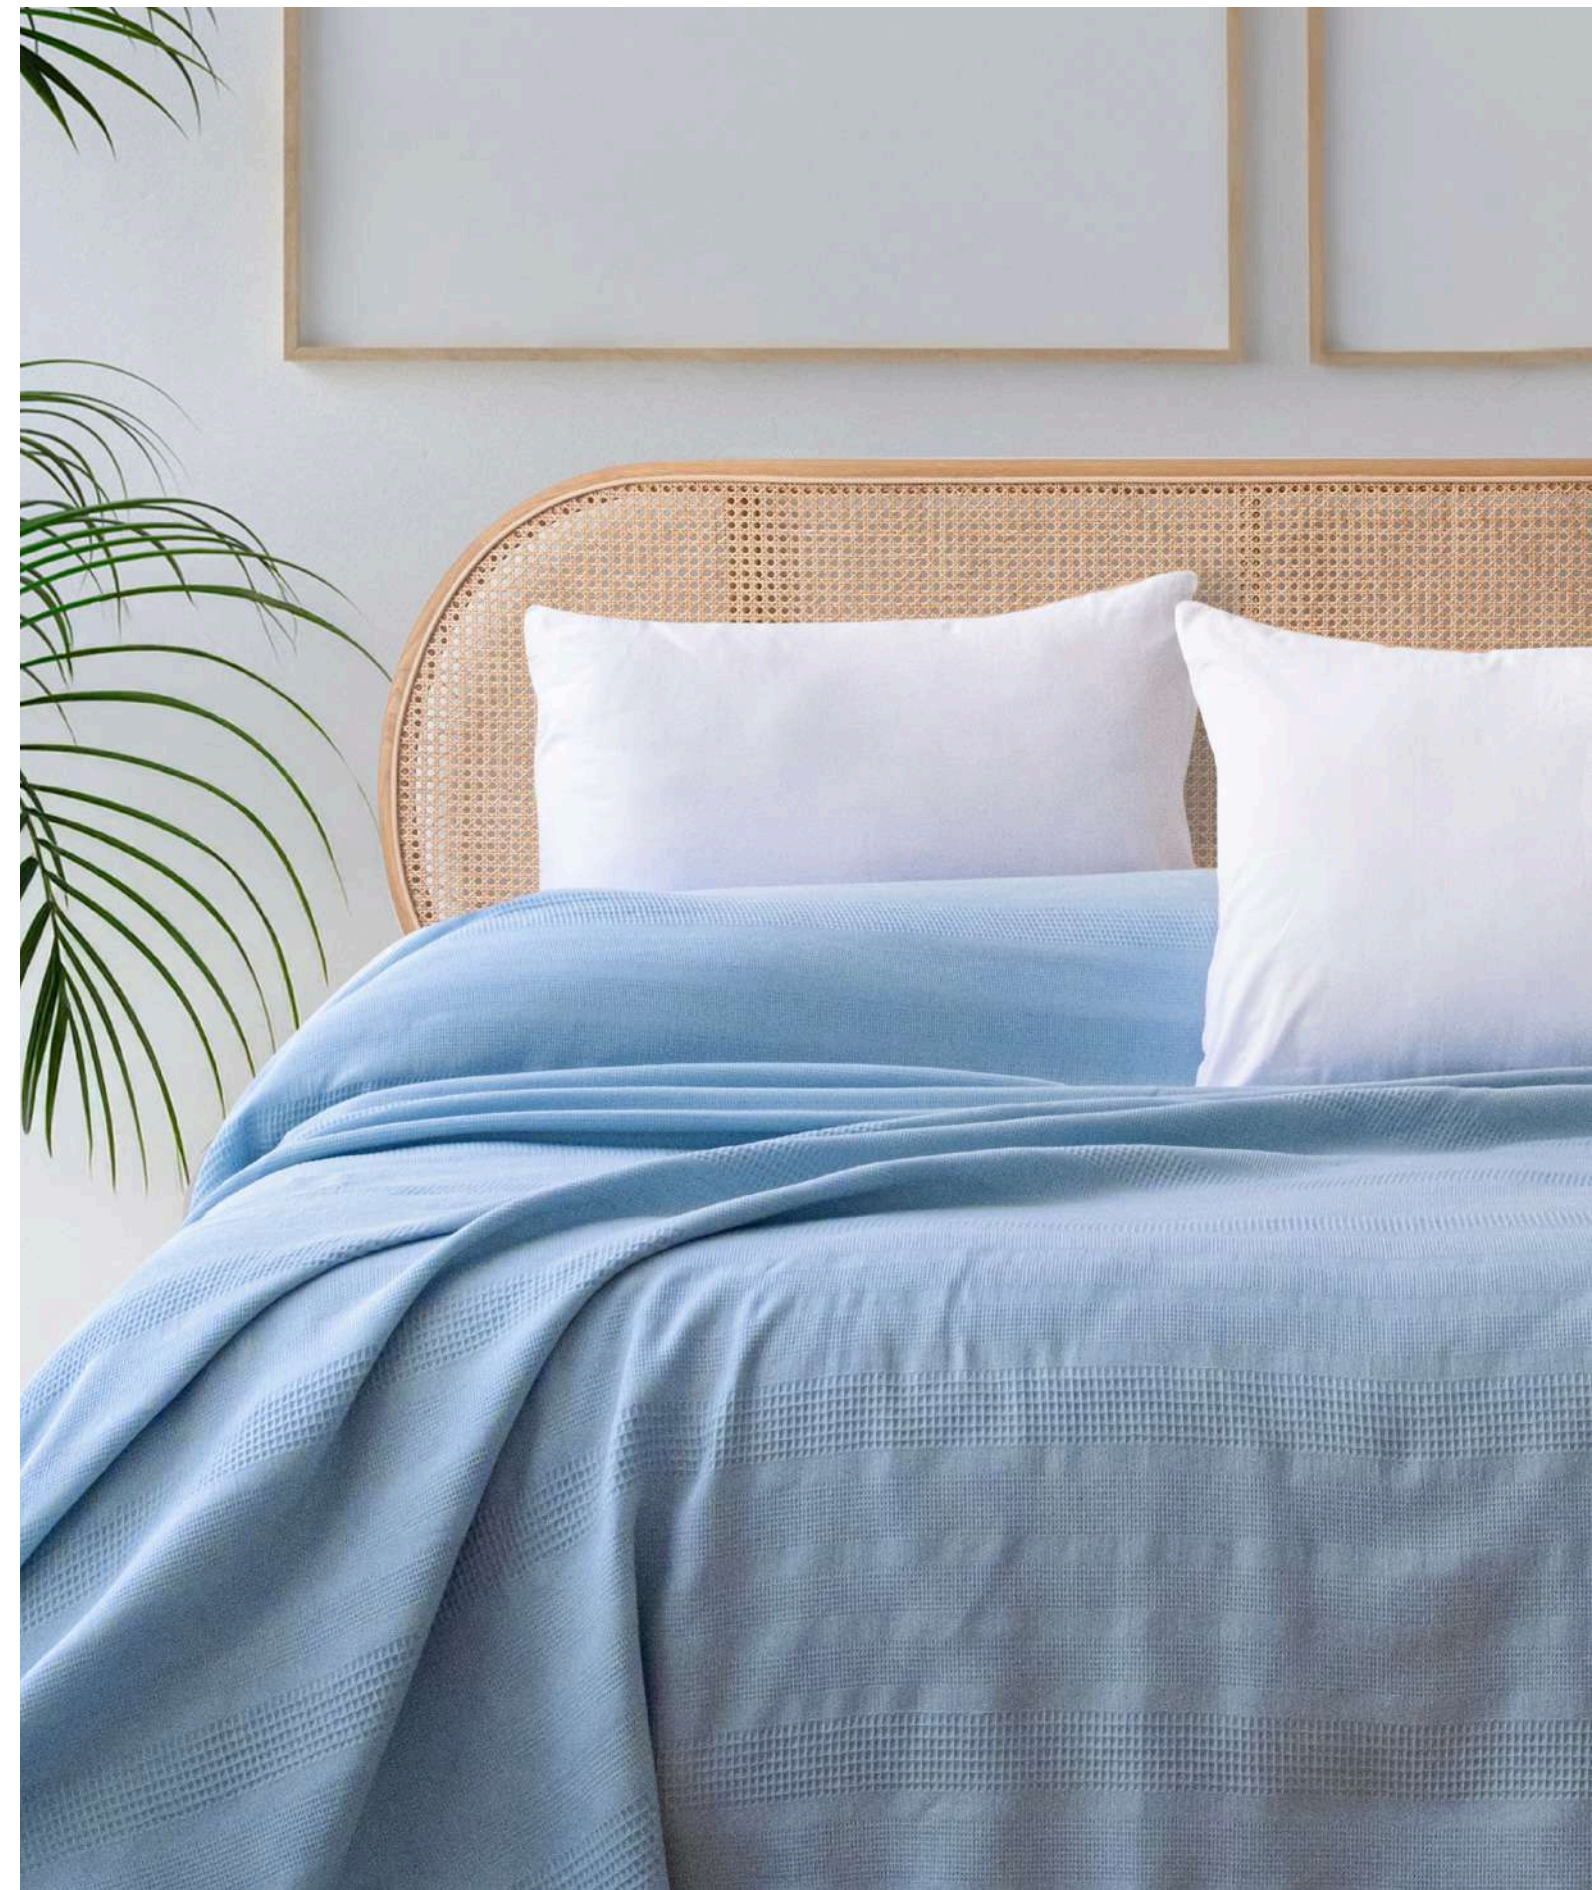

COLORS - BLUE

Blanket : 200x220 cm

Bringing the calmness of the sea into your bedroom, the COLORS Blue blanket features a lightweight, soft and breathable structure with its 100% lyocell fabric. Its modern and simple design adds a refreshing look to your décor while offering cool comfort, especially during summer.